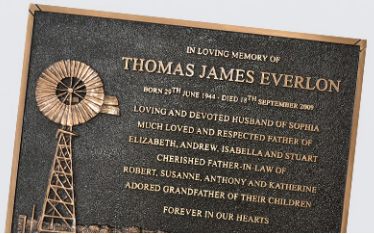

SCULPTURED

— SERIES —

The Sculptured Series provides a unique visual appearance with designs inspired by icons of the Australian outback. This range offers a personal touch for a loved ones memorial by helping to articulate personality and culture on the plaque. The Sculptured Series can be mounted to any platform or surface. Alterations to the designs can be made but may incur additional charges.

Available Sizes

XS

380 x 215 mm

S

380 x 230 mm

M

380 x 280 mm

L

560 x 300 mm

DESIGNS AVAILABLE:

- Windmill
- Gumtree
- Rock Fishing
- Stockman
- Outback Road Trip
- Boat

All sizes include up to 8 lines of text